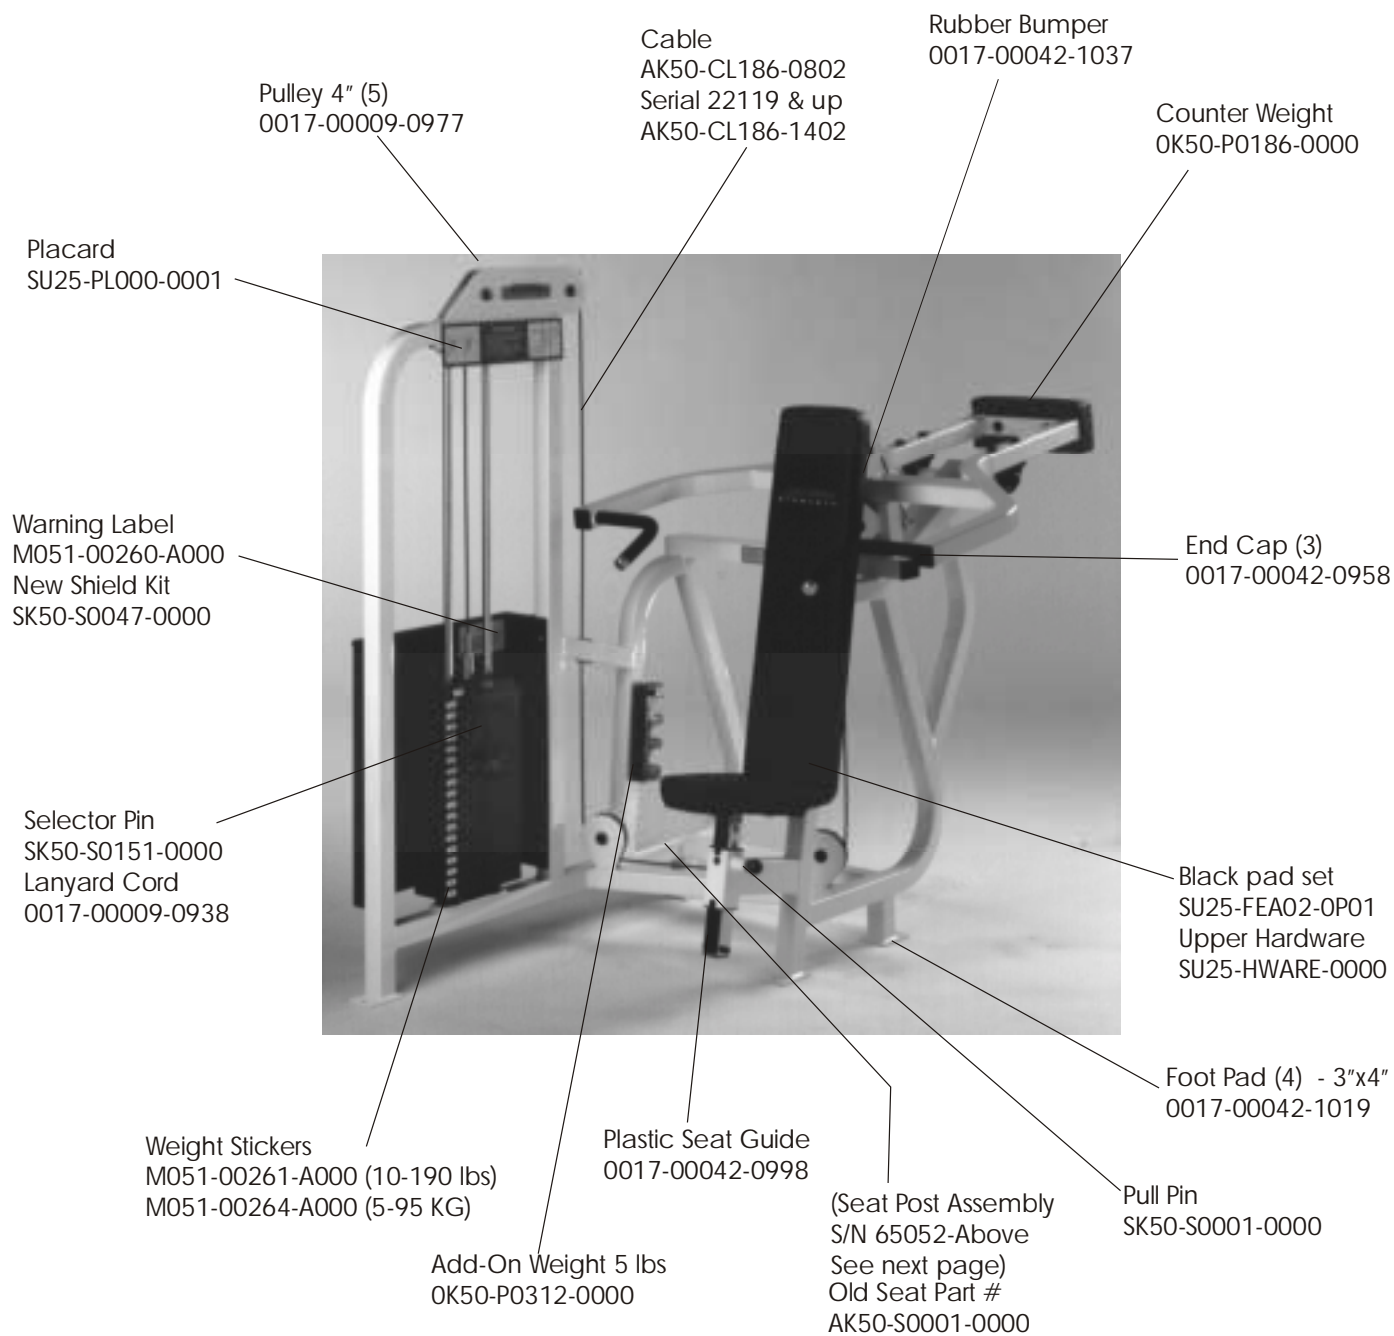

STRENGTH 9000 SERIES TRAINING EQUIPMENT

SU25 Shoulder Press

STRENGTH 9000 SERIES TRAINING EQUIPMENT

SU25 Shoulder Press

STRENGTH 9000 SERIES TRAINING EQUIPMENT

SU25 Seat Post Assembly - S/N 65052-Above

BILL OF MATERIALS			
Item No.	Qty.	Part Number	Description
1	1	AK50-S0028-0000	Seat post assembly
2	1	0K50-P0547-0000	Front striker plate (14 notch)
3	1	0K50-P0548-0000	Back striker plate
4	4	0017-00101-1655	5/16" x 24 flat bolt
6	1	0017-00009-1079	Spring
7	1	0K50-P0550-0000	Lever release
8	1	0017-00042-1089	Rubber grip
9	4	0K50-P0551-0000	Grooved pin
10	8	0017-00100-0190	Retaining clips
11	1	0017-00042-0944	1-1/2" x 1-1/2" End cap
12	1	M051-00363-A000	Number strip
13	2	0017-00104-0373	Nylon washer