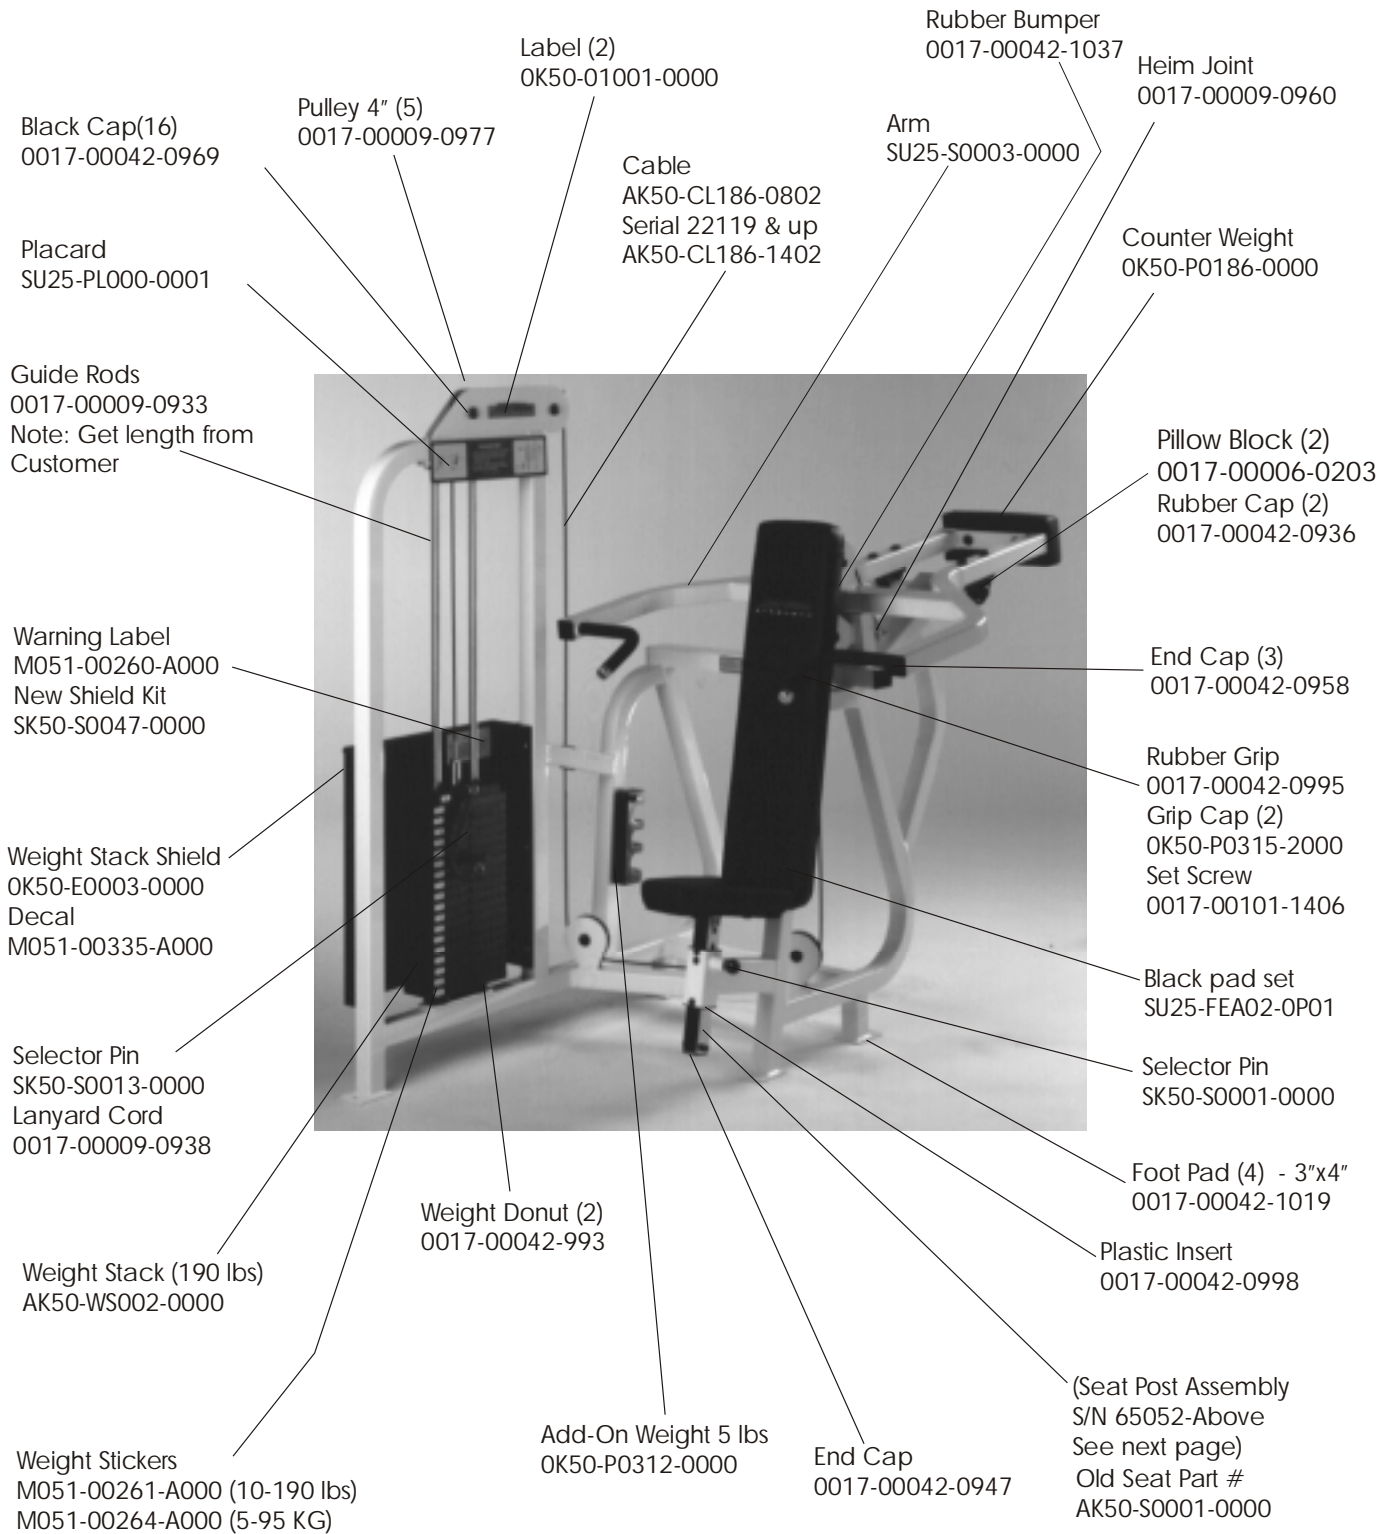

STRENGTH 9000 SERIES TRAINING EQUIPMENT

SU25 Shoulder Press

STRENGTH 9000 SERIES TRAINING EQUIPMENT

SU25 Shoulder Press

STRENGTH 9000 SERIES TRAINING EQUIPMENT

SU25 Seat Post Assembly - S/N 65052-Above

BILL OF MATERIALS			
Item No.	Qty.	Part Number	Description
1	1	AK50-S0028-0000	Seat post assembly
2	1	0K50-P0547-0000	Front striker plate (14 notch)
3	1	0K50-P0548-0000	Back striker plate
4	4	0017-00101-1655	5/16" x 24 flat bolt
6	1	0017-00009-1079	Spring
7	1	0K50-P0550-0000	Lever release
8	1	0017-00042-1089	Rubber grip
9	4	0K50-P0551-0000	Grooved pin
10	8	0017-00100-0190	Retaining clips
11	1	0017-00042-0944	1-1/2" x 1-1/2" End cap
12	1	M051-00363-A000	Number strip
13	2	0017-00104-0373	Nylon washer